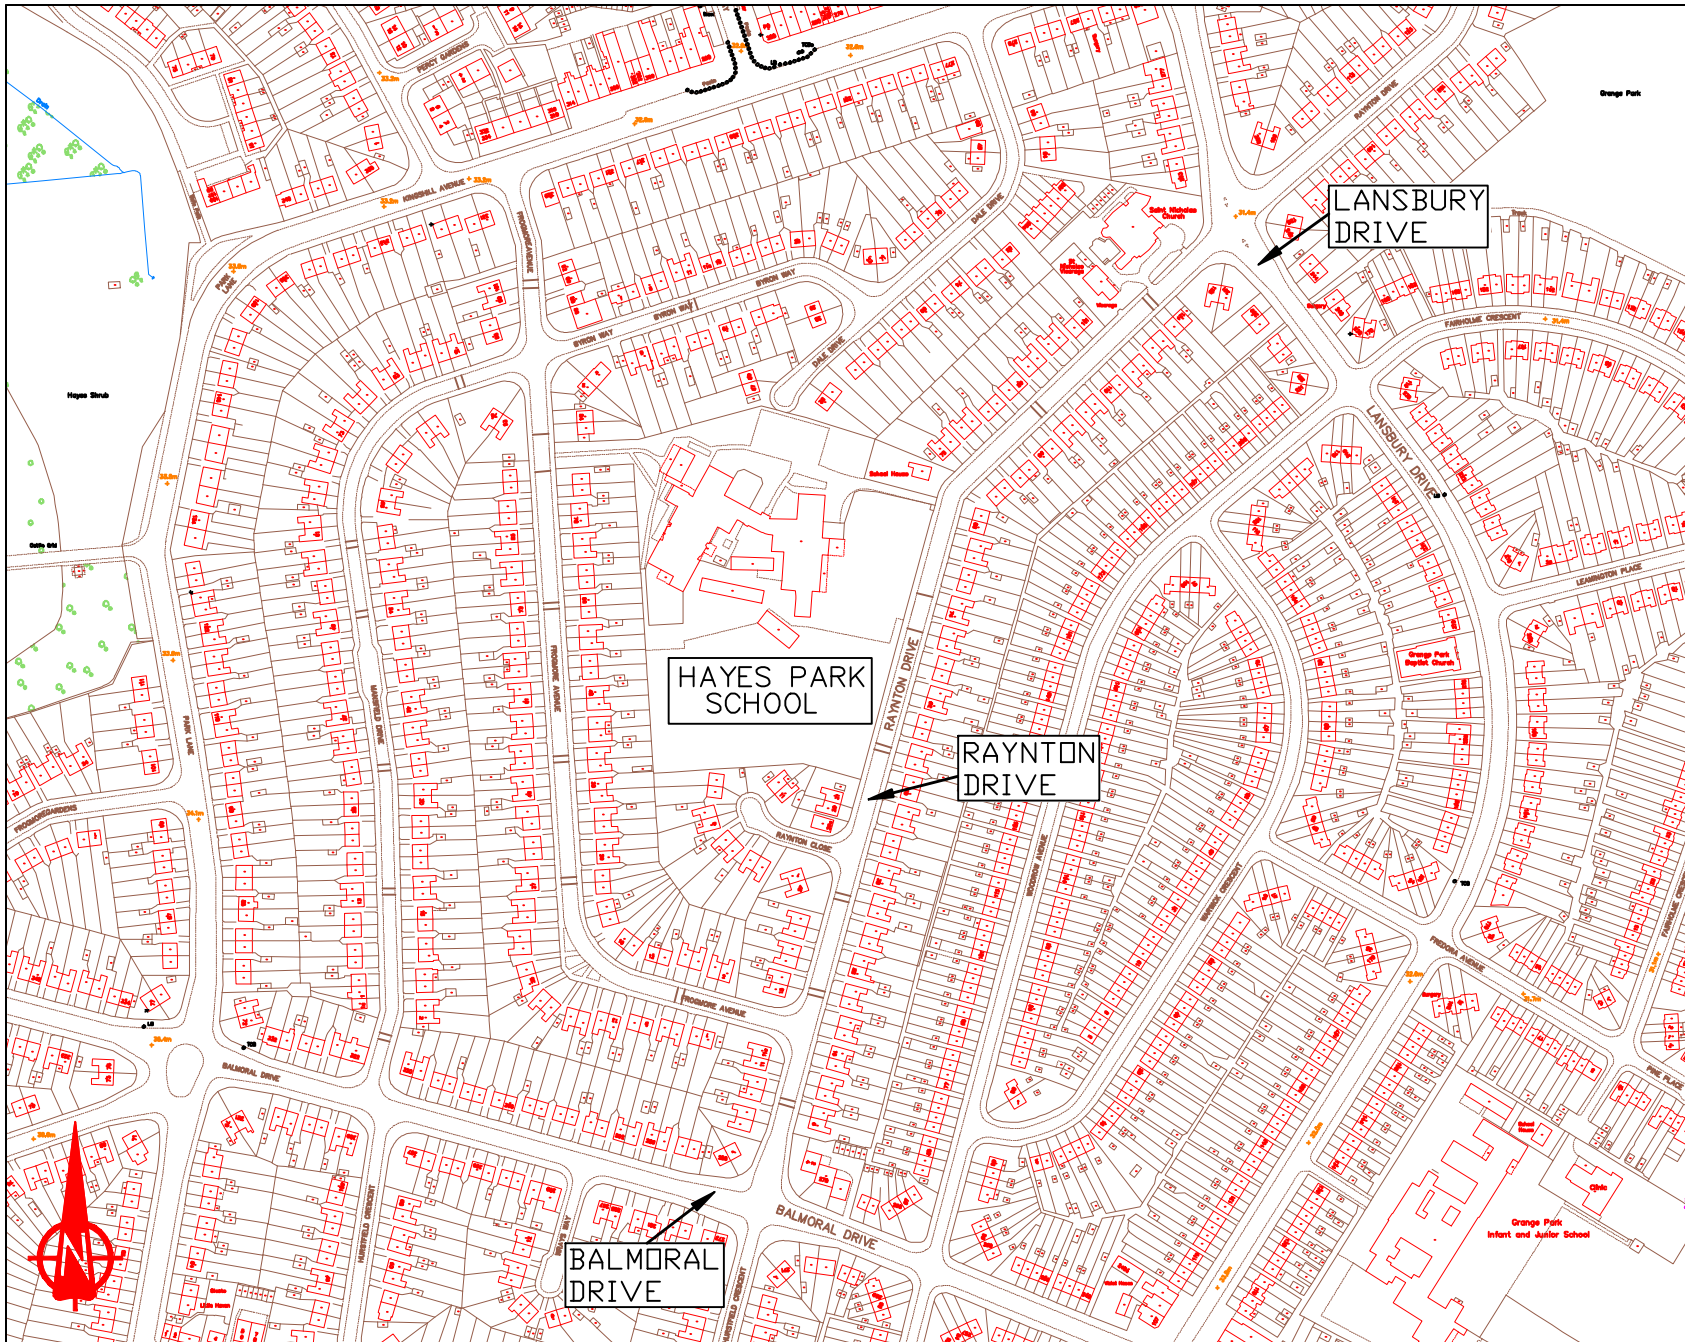

APPENDIX A

HILLINGDON
LONDON

Project
Raynton Drive,
Hayes

Description
LOCATION PLAN

Scale	Drawn (Initials/Date)	Checked (Initials/Date)
NTS	CF 02/13	
Project No.	Drawing No.	Rev.